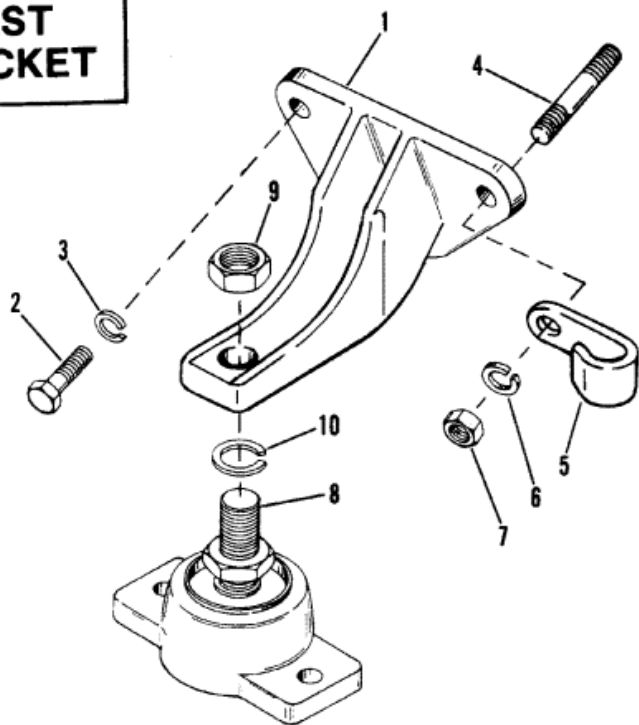

**CAST
BRACKET**

Parts List						
Ref	Class	Part	Description	Qty	Comment	Footnote
1		79550A	1 BRACKET, MOUNTING - ENGINE	2		
2	10	37612	SCREW, MOUNTING BRACKET T	2	PORT	
3	13	35048	LOCKWASHER, MOUNTING BRA	2	PORT	
2	10	68101	SCERW, MOUNTING BRACKET T	1	PORT	
3	12	46132	WASHER, MOUNTING BRACKET	1	PORT	
2	10	37612	SCREW, MOUNTING BRACKET T	2	STARBOARD	
3	13	35048	LOCKWASHER, MOUNTING BRA	2	STARBOARD	
4	16	64066	STUD, MOUNTING BRACKET TO	1	STARBOARD	
5	54	90204	CLIP, WIRING HARNESS	1	STARBOARD	
6	13	35048	LOCKWASHER< MOUNTING BRA	1	STARBOARD	
7	11	32219	NUT, MOUNTING BRACKET STU	1	STARBOARD	
8		66284A	2 BASE, ENGINE MOUNT	2		
9	11	20739	NUT, JAM - ENGINE MOUNT B	4		
10	13	68102	LOCKWASHER, MOUNTING BRA	2		